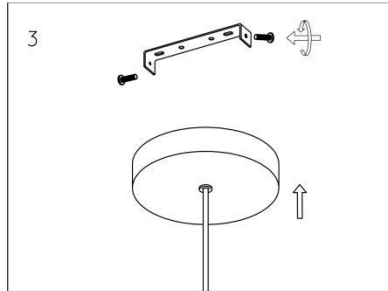

TOLEDO

General

Dimensions LxWxH : 20 cm x 20 cm x 165 cm

Height minimum : 50 cm

Height maximum : 165 cm

Dimensions shade LxWxH : Ø20 cm x 20 cm

Main material : Aluminum+Glass

Ceiling rose material : Aluminum

Adjustable in height : Adjustable In Height
(Before Installation)

Directional : Not Directional

Cable : Yes, Cable On Product

Cable length : 130cm

Sensor : Without Sensor

Control : Light Switch Control

IP-Class : 20

www.lucide.com

TOLEDO

Item number : 74405/01/62

EAN code : 5411212740847

For more specifications of this product please visit

www.lucide.com

LUCIDE

INSTALLATION DRAWING SPECIFICATIONS