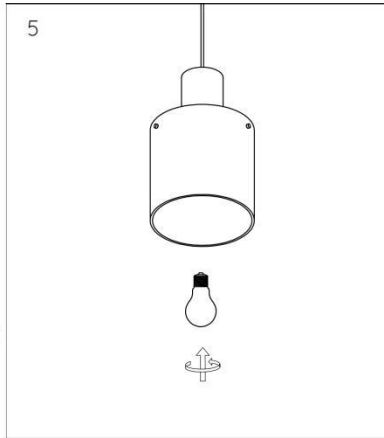

TOLEDO

General

Dimensions LxWxH : 20 cm x 20 cm x 165 cm

Height minimum : 50 cm

Height maximum : 165 cm

Dimensions shade LxWxH : Ø20 cm x 20 cm

Main material : Aluminum+Glass

Ceiling rose material : Aluminum

Adjustable in height : Adjustable In Height
(Before Installation)

Directional : Not Directional

Cable : Yes, Cable On Product

Cable length : 130cm

Sensor : Without Sensor

Control : Light Switch Control

IP-Class : 20

www.lucide.com

TOLEDO

Item number : 74405/01/62

EAN code : 5411212740847

For more specifications of this product please visit

www.lucide.com

LUCIDE

INSTALLATION DRAWING SPECIFICATIONS