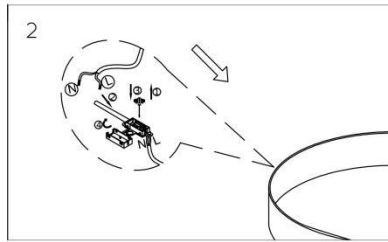

LUCIDE

INSTALLATION DRAWING SPECIFICATIONS