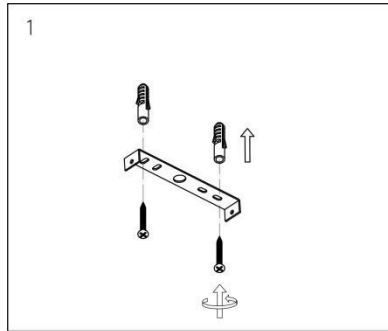

Adjustable in height : Adjustable In Height
(Before Installation)

Directional : Not Directional

Cable : Yes, Cable On Product

Cable length : 130cm

Sensor : Without Sensor

Control : Light Switch Control

IP-Class : 20

www.lucide.com

TOLEDO

Item number : 74405/01/62

EAN code : 5411212740847

For more specifications of this product please visit

www.lucide.com

LUCIDE

INSTALLATION DRAWING SPECIFICATIONS