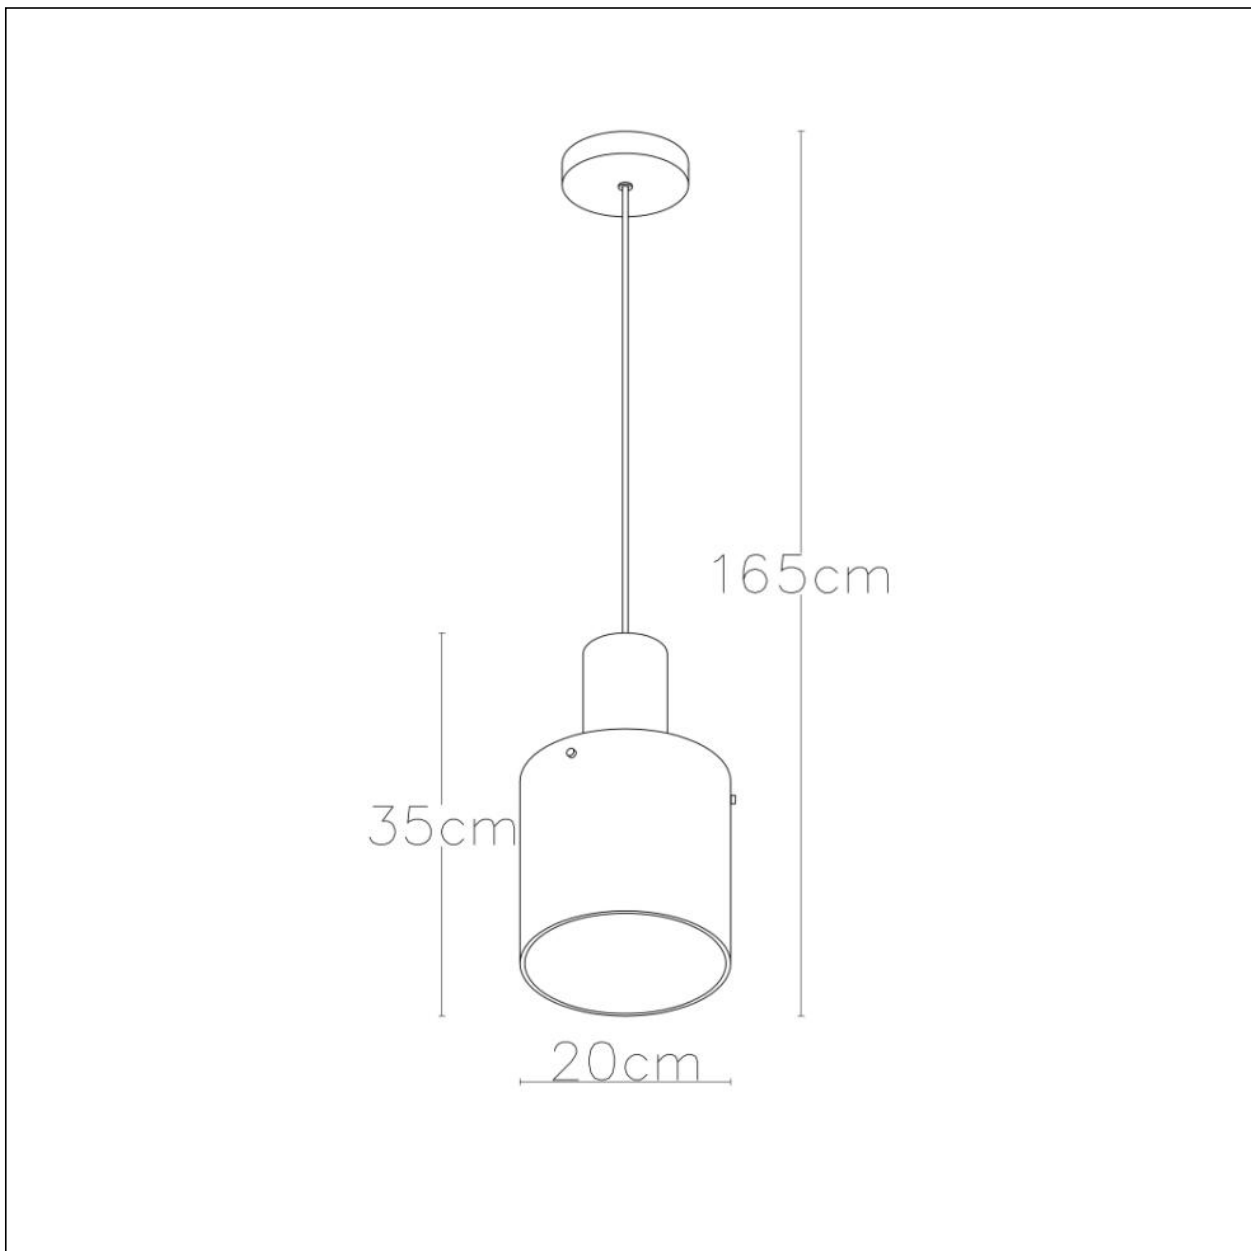

TOLEDO

Item number : 74405/01/62

EAN code : 5411212740847

For more specifications of this product please visit

www.lucide.com