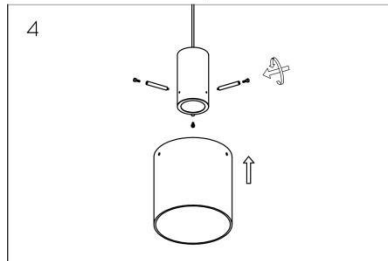

TOLEDO

General

Dimensions LxWxH : 20 cm x 20 cm x 165 cm

Height minimum : 50 cm

Height maximum : 165 cm

Dimensions shade LxWxH : Ø20 cm x 20 cm

Main material : Aluminum+Glass

Ceiling rose material : Aluminum

Adjustable in height : Adjustable In Height
(Before Installation)

Directional : Not Directional

Cable : Yes, Cable On Product

Cable length : 130cm

Sensor : Without Sensor

Control : Light Switch Control

IP-Class : 20

www.lucide.com

TOLEDO

Item number : 74405/01/62

EAN code : 5411212740847

For more specifications of this product please visit

www.lucide.com

LUCIDE

INSTALLATION DRAWING SPECIFICATIONS